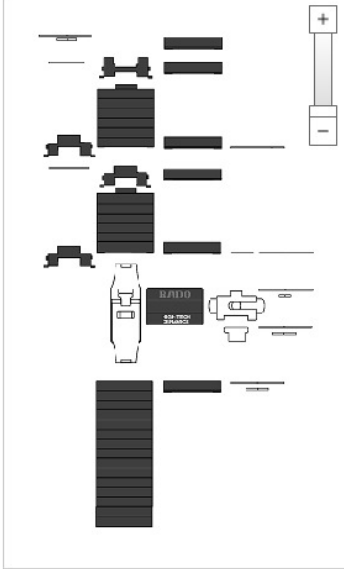

Reference: 07.04189

	Reference	Name
Kit		
→	72.04189	Complete buckle Ceramica M, ref. 04189
→	74.0048	Brac links
Components		
→	40.1240	Tube/Pin notched, 1.30 x 23.00
→	76.00416	Brac link J/P,A/P No2/4 Ceramica M black
→	76.00416	Brac link J/P,A/P No2/4 Ceramica M black
→	76.00416	Brac link J/P,A/P No2/4 Ceramica M black
→	76.00497	Brac part, end piece no. 1 ref. 04600
→	76.00498	Main piece no. 3 ref. 04189
→	76.00498	Main piece no. 3 ref. 04189
→	76.00501	Composite M/P no. 7 ref. 04189/04436
→	76.00502	Pin no. 12 Ceramica midi
→	76.00502	Pin no. 12 Ceramica midi
→	76.00503	Brac part
→	76.00504	Brac part, pin no. 14 Ceramica M
→	76.00504	Brac part, pin no. 14 Ceramica M
→	76.00505	Brac part, tube no. 15 Ceramica M
→	76.00505	Brac part, tube no. 15 Ceramica M
→	76.00506	Brac part